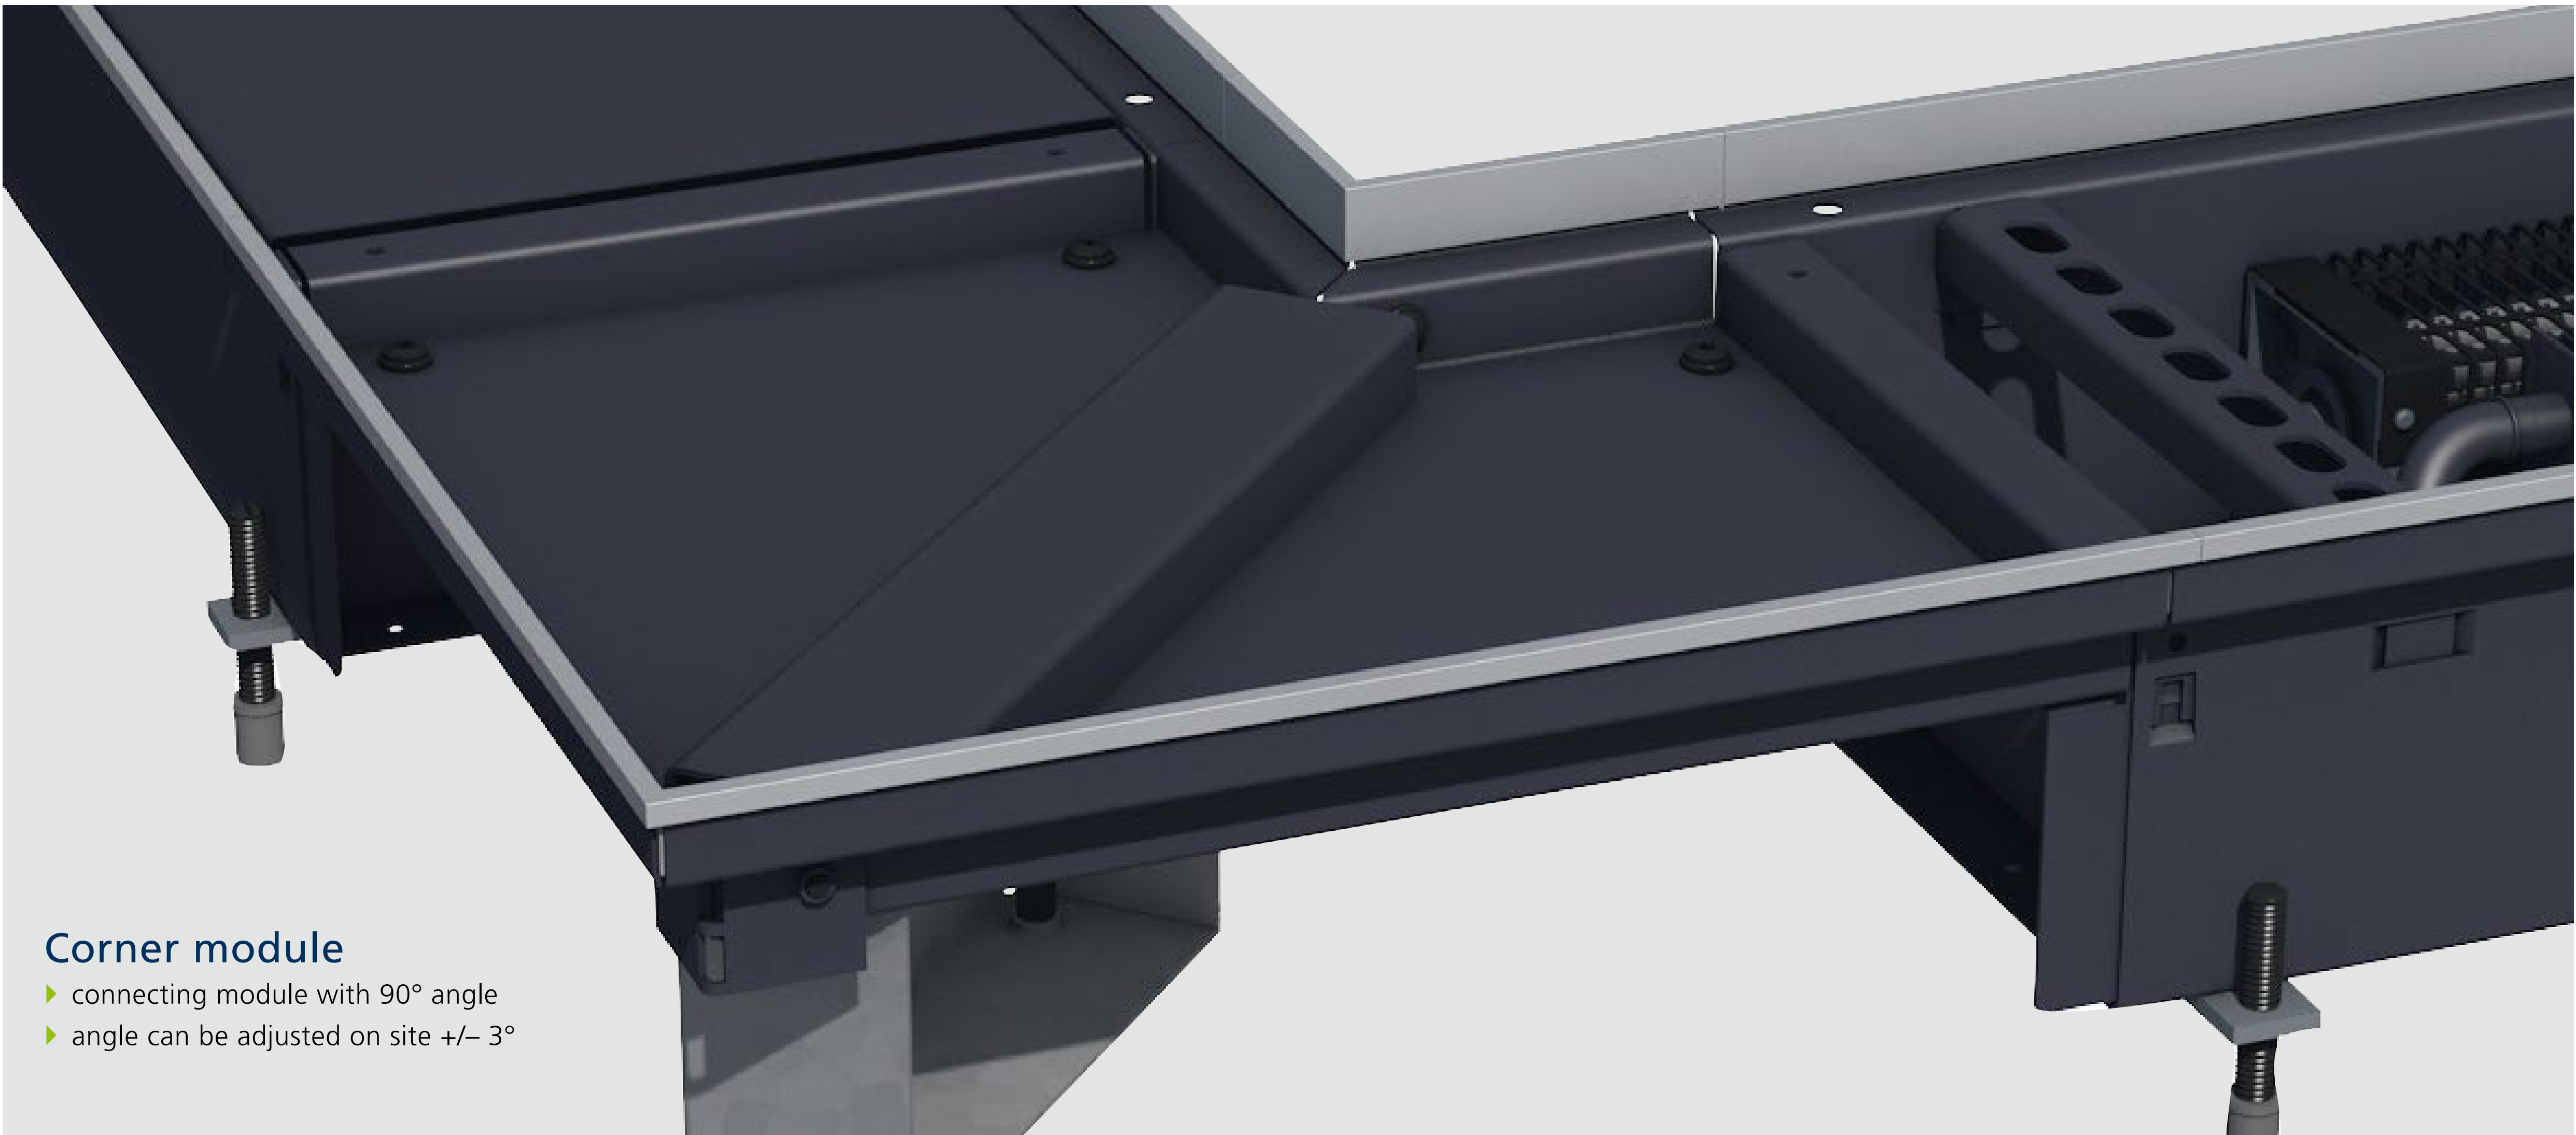

Corner module

- connecting module with 90° angle
- angle can be adjusted on site +/- 3°

Advantages

Overview

Details

Contact

KAMPMAN
Genau mein Klima.