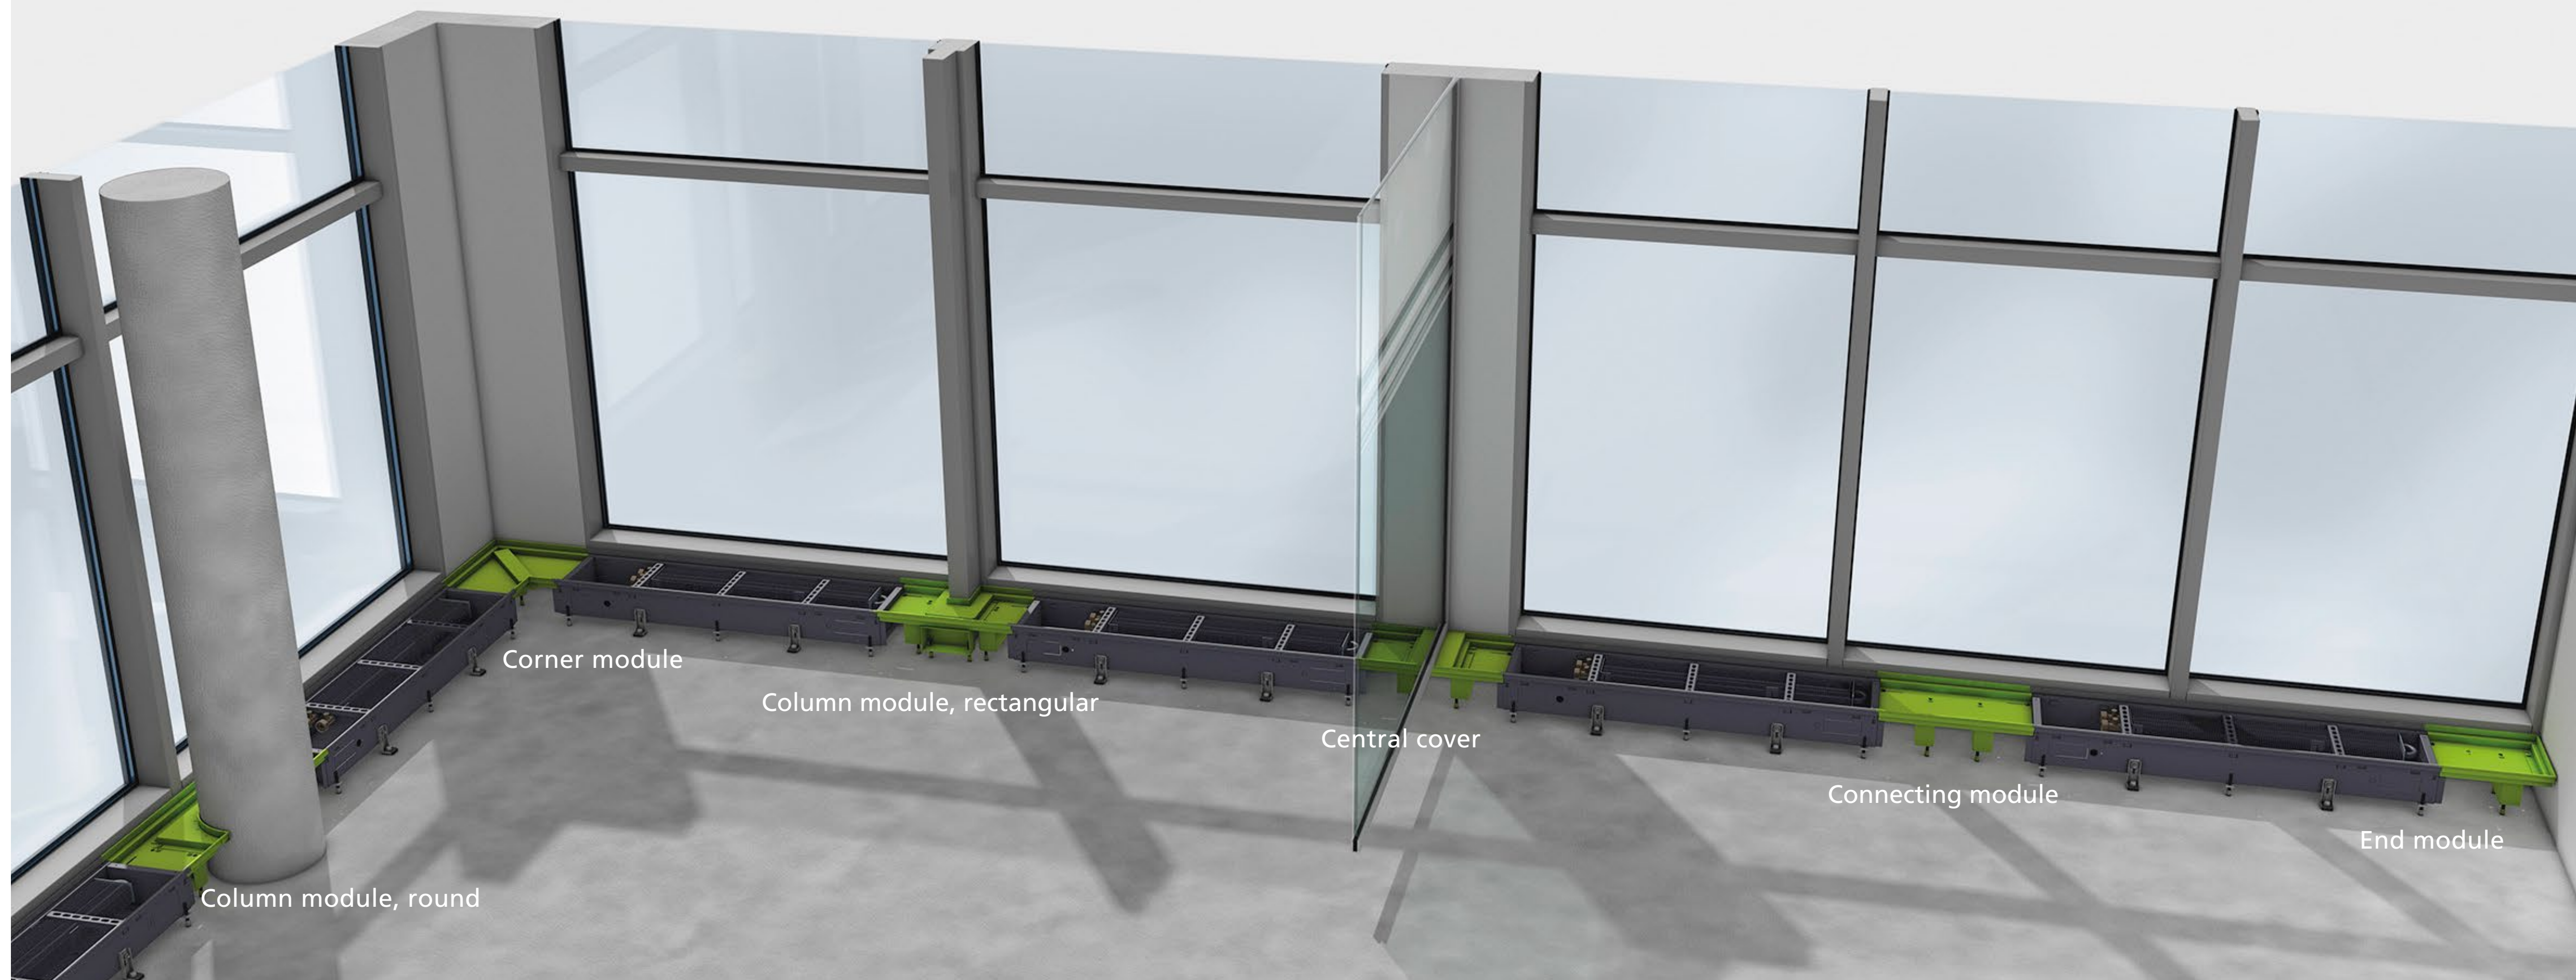

- ▶ Faster project completion,
- ▶ a made-to-measure solution and
- ▶ a satisfied customer!

Katherm modular system at a glance

Connecting module

- ▶ available in various lengths
- ▶ can be shortened on site by up to 100 mm to adapt to the building structure

Central cover

- ▶ can be used in combination with the connecting module
- ▶ in a range of different versions for all wall thicknesses
- ▶ the position of the central cover can be varied

End module

- ▶ for on-site adjustment with a sliding end section,
- ▶ possible angle adjustment by up to 5° for optimum fit against the wall

Overview

Details

Contact

KAMPMAN
Genau mein Klima.

Column module, rectangular

- ▶ connecting module with recess
- ▶ attachment element with frame profile is delivered made-to-measure following site measurement
- ▶ ideal for all kinds of façade profiles

Column module, round

- ▶ connecting module with recess
- ▶ attachment element with round frame profile is delivered made-to-measure following site measurement

Features

- A** modular brackets combine Katherm trench heating with the Katherm modules
- B** flat design, for the purpose of bridging cladding anchors
- C** robust height adjustment for ease of adaptation
- D** Katherm modules can be cut to size on site
- E** grille support
- F** frame profile delivered separately