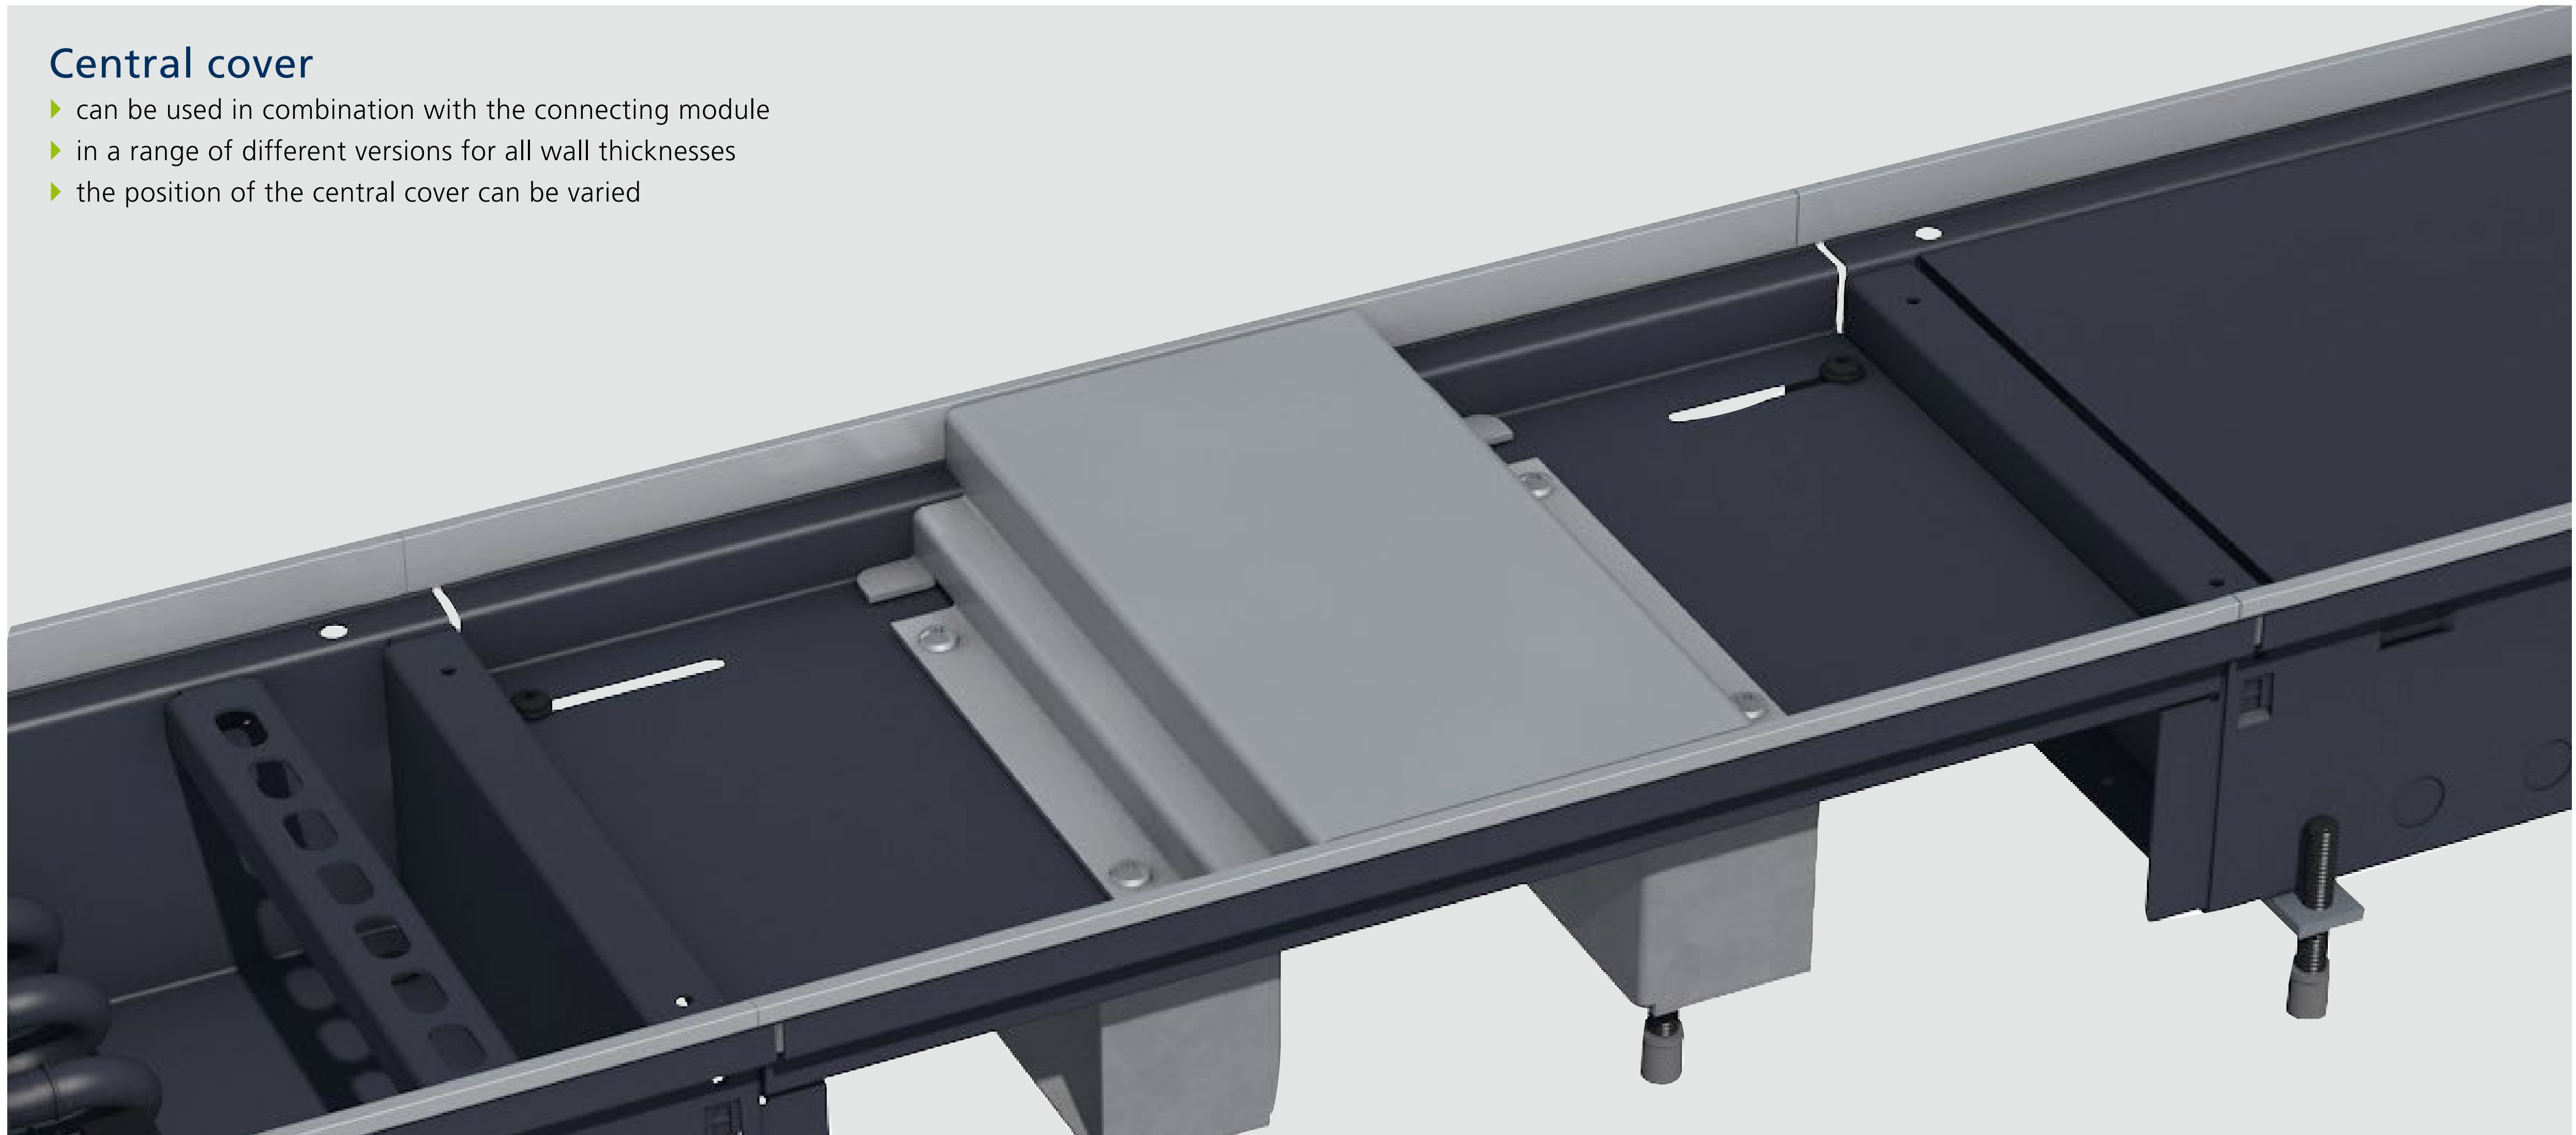

- ▶ Faster project completion,
- ▶ a made-to-measure solution and
- ▶ a satisfied customer!

Katherm modular system at a glance

Connecting module

- ▶ available in various lengths
- ▶ can be shortened on site by up to 100 mm to adapt to the building structure

Central cover

- ▶ can be used in combination with the connecting module
- ▶ in a range of different versions for all wall thicknesses
- ▶ the position of the central cover can be varied

End module

- ▶ for on-site adjustment with a sliding end section,
- ▶ possible angle adjustment by up to 5° for optimum fit against the wall

Overview

Details

Contact

KAMPMAN
Genau mein Klima.

Column module, rectangular

- ▶ connecting module with recess
- ▶ attachment element with frame profile is delivered made-to-measure following site measurement
- ▶ ideal for all kinds of façade profiles

Column module, round

- ▶ connecting module with recess
- ▶ attachment element with round frame profile is delivered made-to-measure following site measurement

Features

- A** modular brackets combine Katherm trench heating with the Katherm modules
- B** flat design, for the purpose of bridging cladding anchors
- C** robust height adjustment for ease of adaptation
- D** Katherm modules can be cut to size on site
- E** grille support
- F** frame profile delivered separately