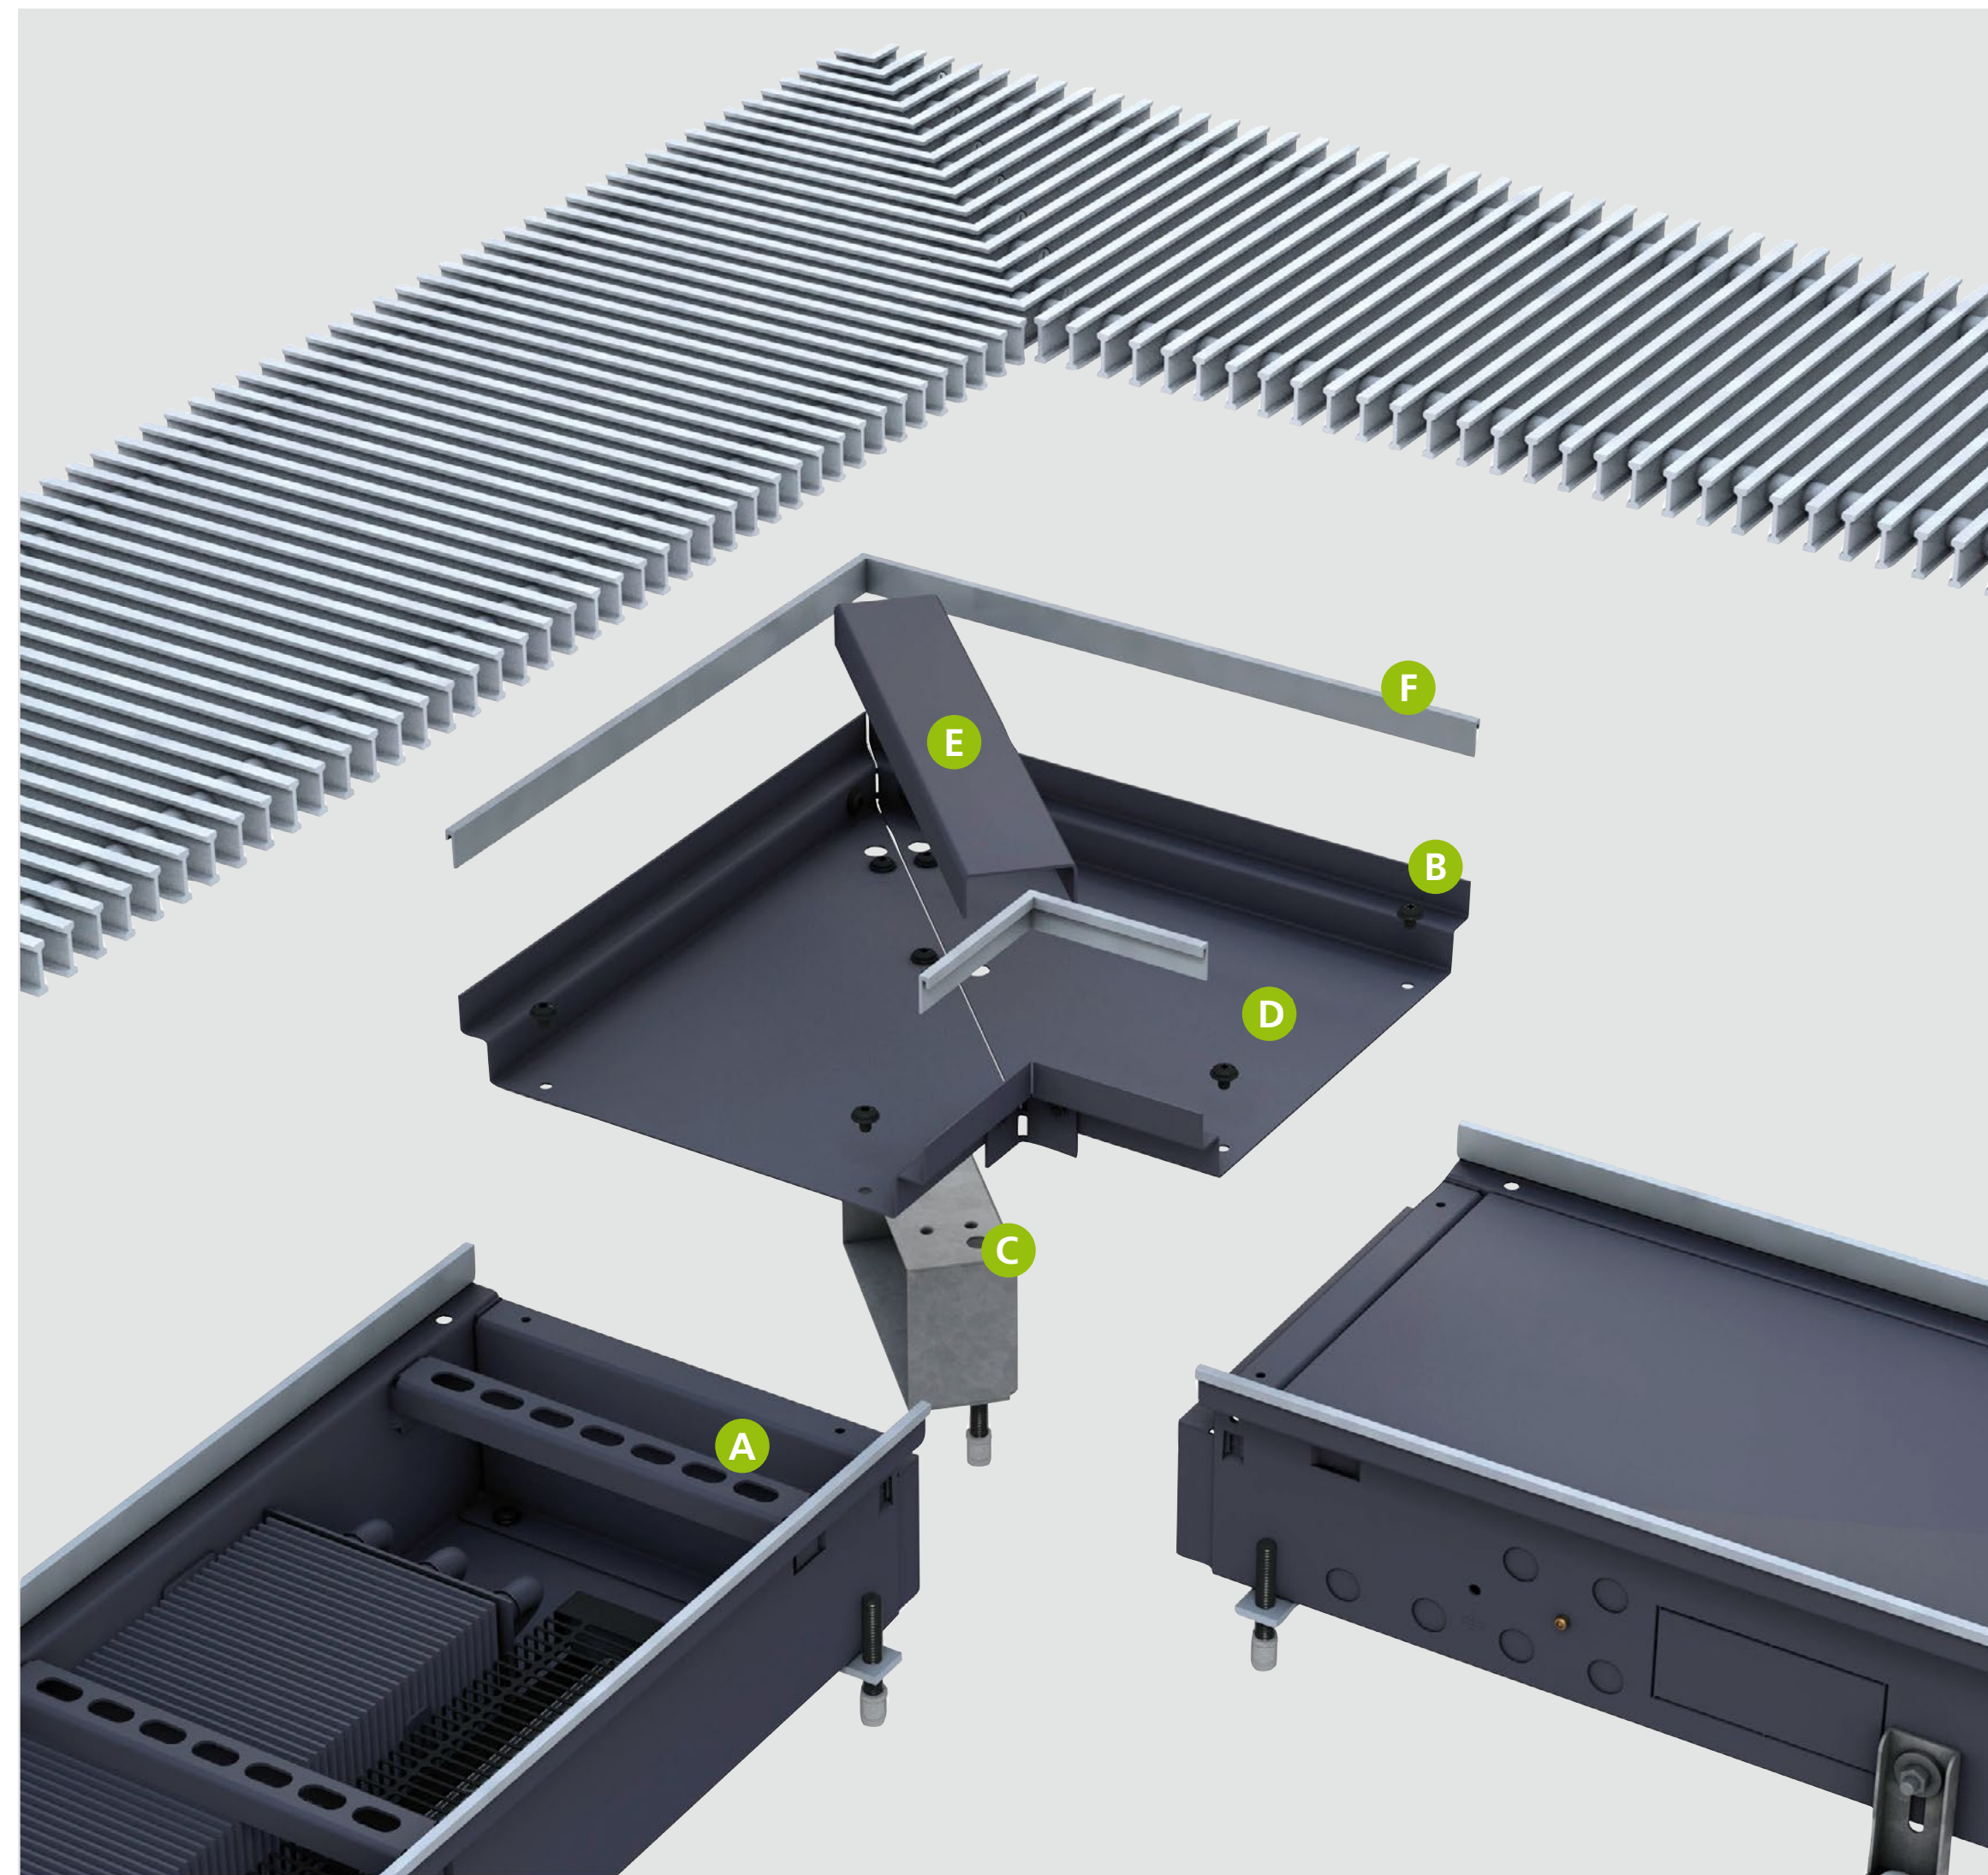

Central cover

- ▶ can be used in combination with the connecting module
- ▶ in a range of different versions for all wall thicknesses
- ▶ the position of the central cover can be varied

End module

- ▶ for on-site adjustment with a sliding end section,
- ▶ possible angle adjustment by up to 5° for optimum fit against the wall

Overview

Details

Contact

KAMPMAN
Genau mein Klima.

Column module, rectangular

- ▶ connecting module with recess
- ▶ attachment element with frame profile is delivered made-to-measure following site measurement
- ▶ ideal for all kinds of façade profiles

Column module, round

- ▶ connecting module with recess
- ▶ attachment element with round frame profile is delivered made-to-measure following site measurement

Features

- A** modular brackets combine Katherm trench heating with the Katherm modules
- B** flat design, for the purpose of bridging cladding anchors
- C** robust height adjustment for ease of adaptation
- D** Katherm modules can be cut to size on site
- E** grille support
- F** frame profile delivered separately