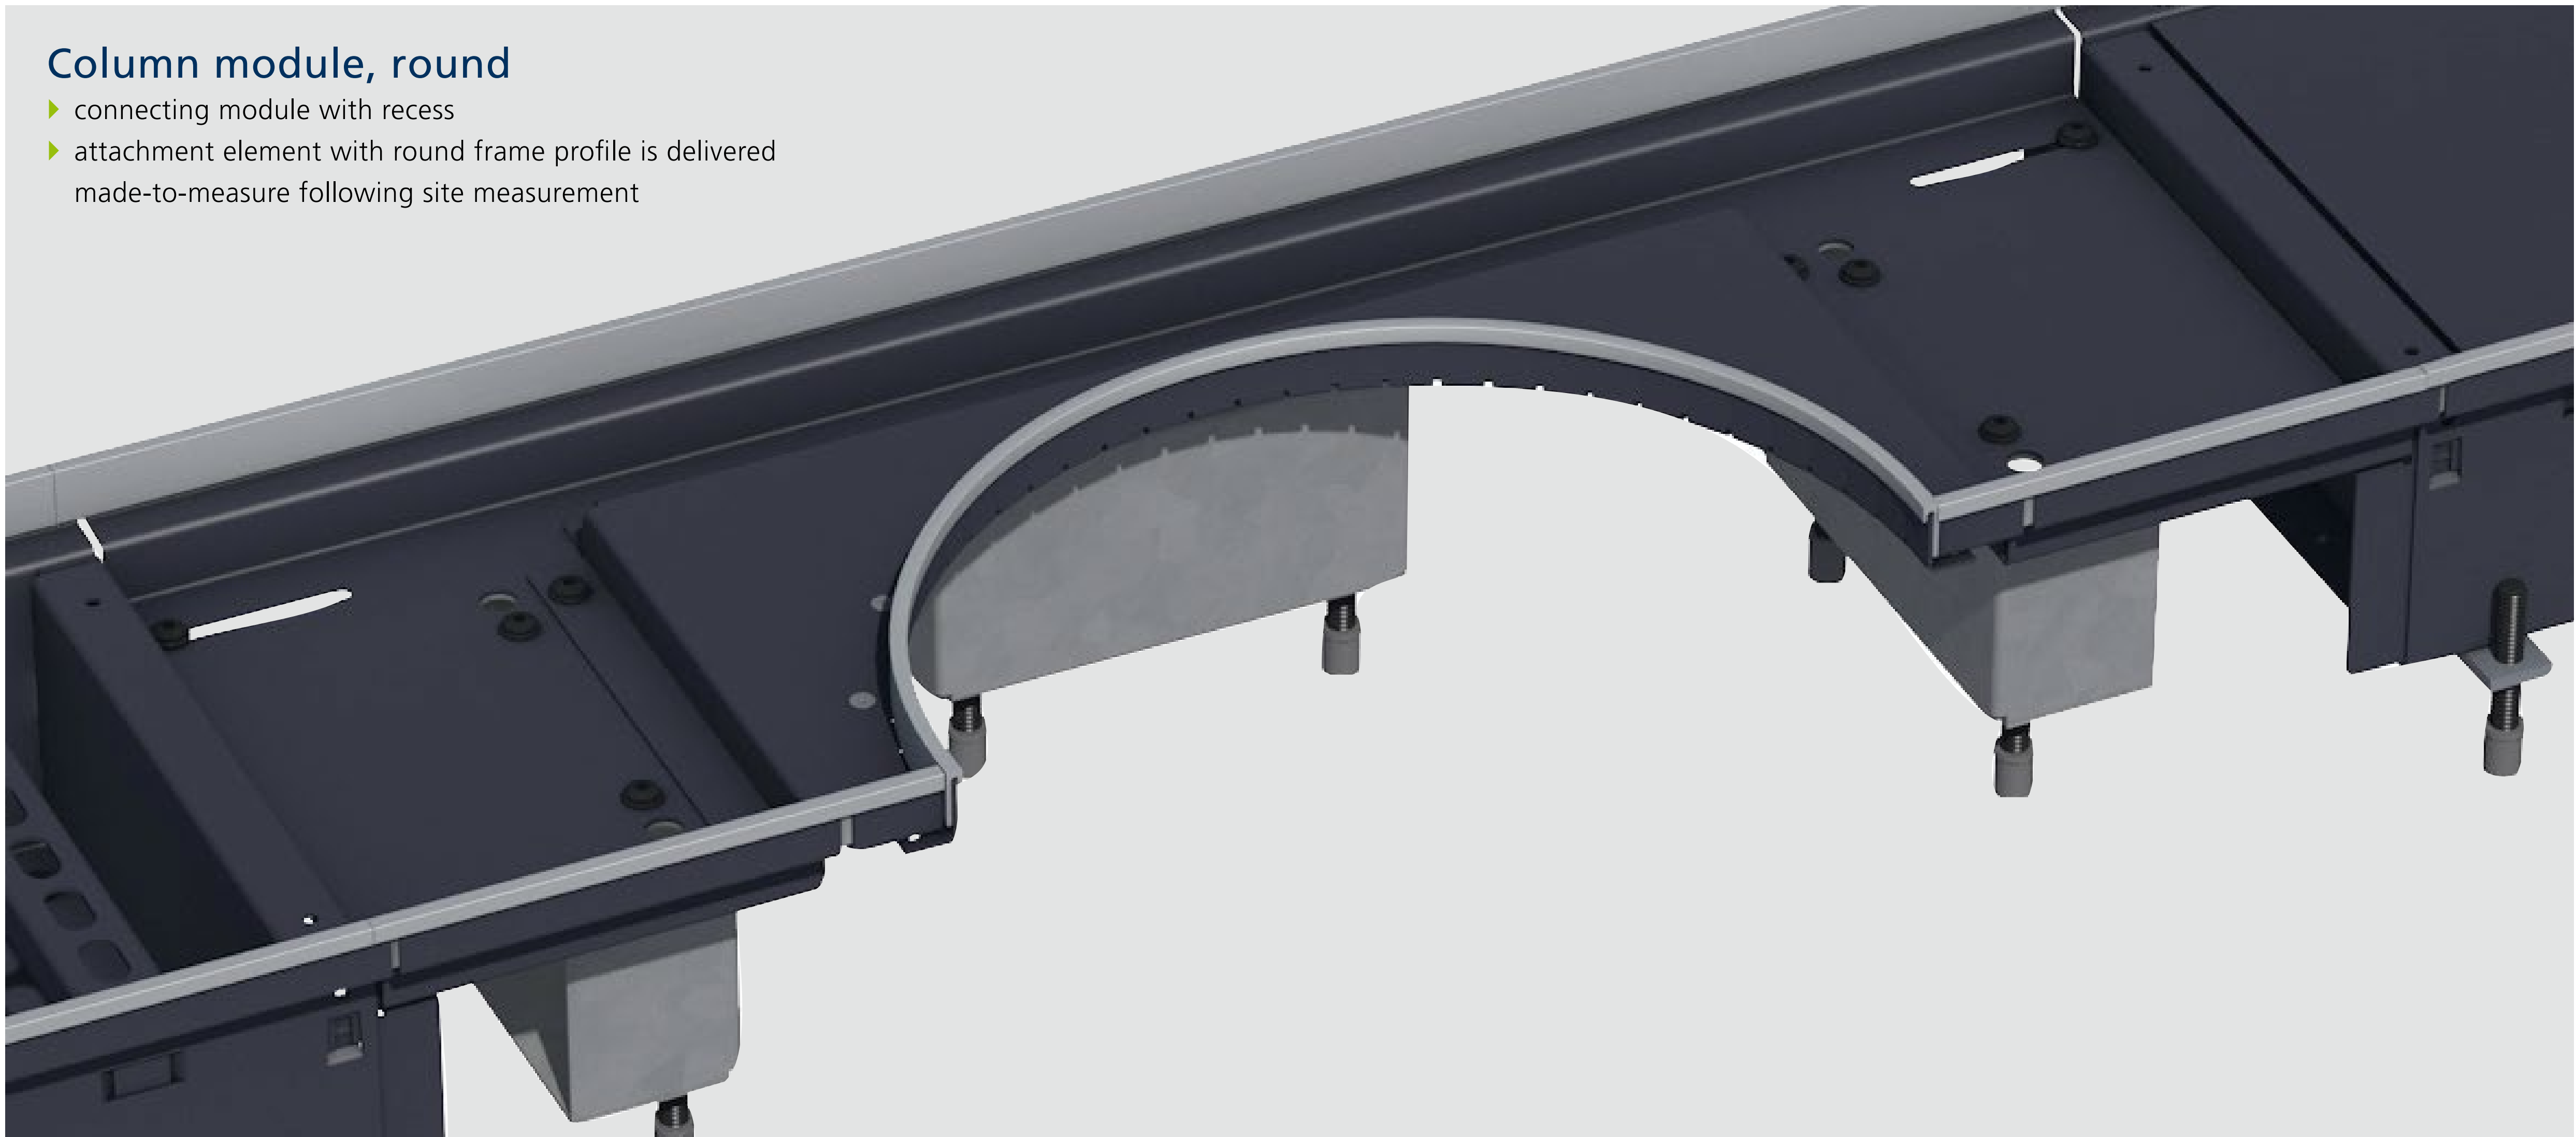

Central cover

- ▶ can be used in combination with the connecting module
- ▶ in a range of different versions for all wall thicknesses
- ▶ the position of the central cover can be varied

End module

- ▶ for on-site adjustment with a sliding end section,
- ▶ possible angle adjustment by up to 5° for optimum fit against the wall

Overview

Details

Contact

KAMPMAN
Genau mein Klima.

Column module, rectangular

- ▶ connecting module with recess
- ▶ attachment element with frame profile is delivered made-to-measure following site measurement
- ▶ ideal for all kinds of façade profiles

Column module, round

- ▶ connecting module with recess
- ▶ attachment element with round frame profile is delivered made-to-measure following site measurement

Features

- A** modular brackets combine Katherm trench heating with the Katherm modules
- B** flat design, for the purpose of bridging cladding anchors
- C** robust height adjustment for ease of adaptation
- D** Katherm modules can be cut to size on site
- E** grille support
- F** frame profile delivered separately